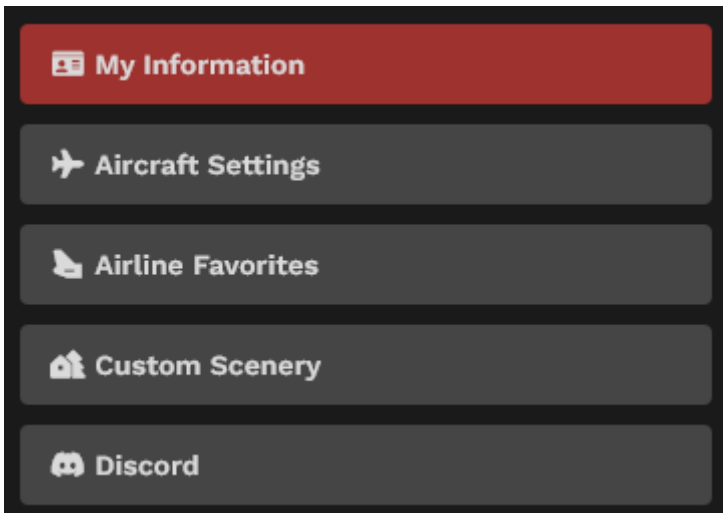

You can access your Airline Favorites by clicking your name (top right), click *Settings*, and then click *Airline Favorites*.