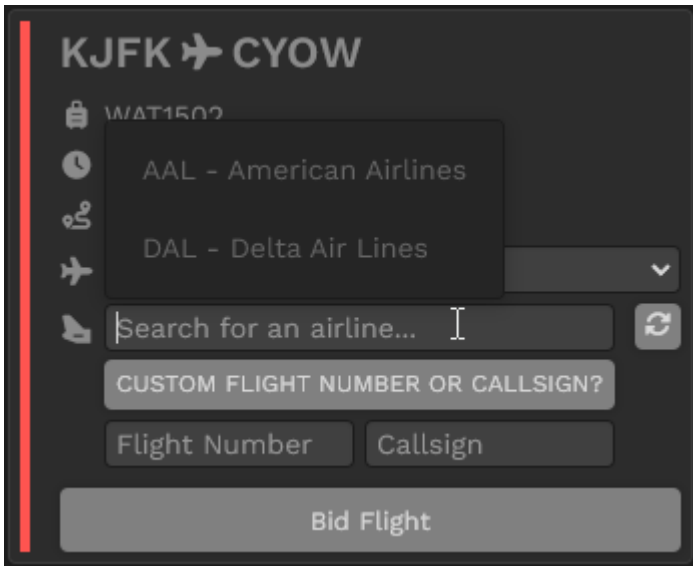

You can access your Airline Favorites by clicking your name (top right), click *Settings*, and then click *Airline Favorites*.