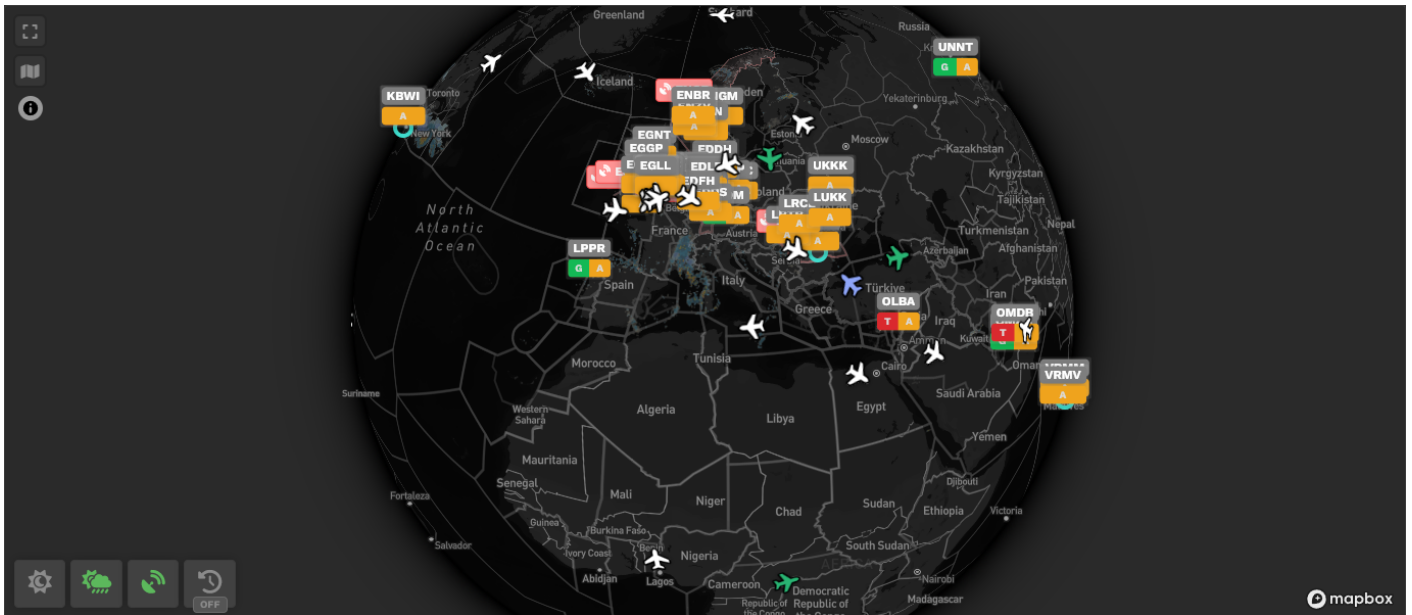

# Advanced Mapbox Maps

As a Patreon, you will have access to our Mapbox environment throughtout the website.

Here are some examples of what our maps look like.

*All our maps have the ability to switch between flat map and globe view.*

*We implemented deck overlay's to show altitude curtains for your PIREP's using color coding (this is the same tech used in Volanta--Deck.gl allows us to do amazing things with data.)*

*Mapbox allows for true anti-meridian crossing, which is not possible in our current leaflet maps used by non-Subscribers.*

And when you flip to Globe view, you can see exactly how the flight traverses the globe.

Revision #1

Created 2025-12-03 11:23:18 UTC by WAT100 Storm W.

Updated 2025-12-03 11:28:24 UTC by WAT100 Storm W.