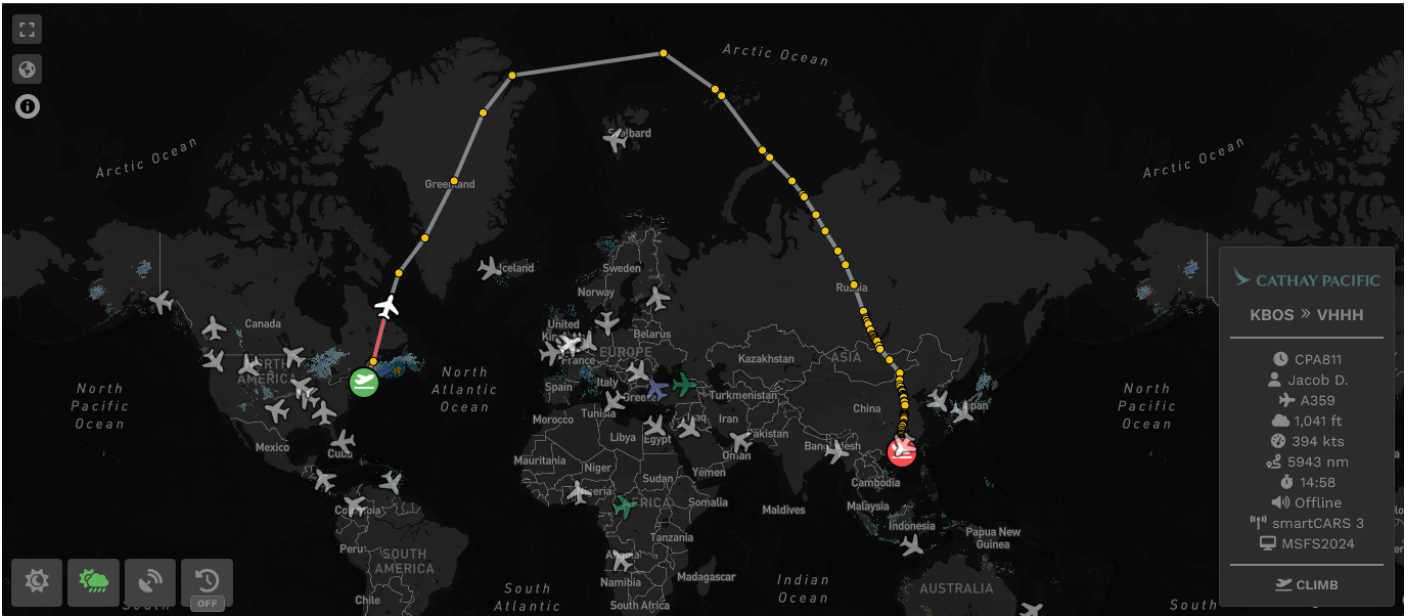

# Advanced Mapbox Maps

As a Patreon, you will have access to our Mapbox environment throughtout the website.

Here are some examples of what our maps look like.

*All our maps have the ability to switch between flat map and globe view.*

*We implemented deck overlay's to show altitude curtains for your PIREP's using color coding (this is the same tech used in Volanta--Deck.gl allows us to do amazing things with data.)*

*Mapbox allows for true anti-meridian crossing, which is not possible in our current leaflet maps used by non-Subscribers.*

And when you flip to Globe view, you can see exactly how the flight traverses the globe.

Revision #1

Created 2025-12-03 11:23:18 UTC by WAT100 Storm W.

Updated 2025-12-03 11:28:24 UTC by WAT100 Storm W.