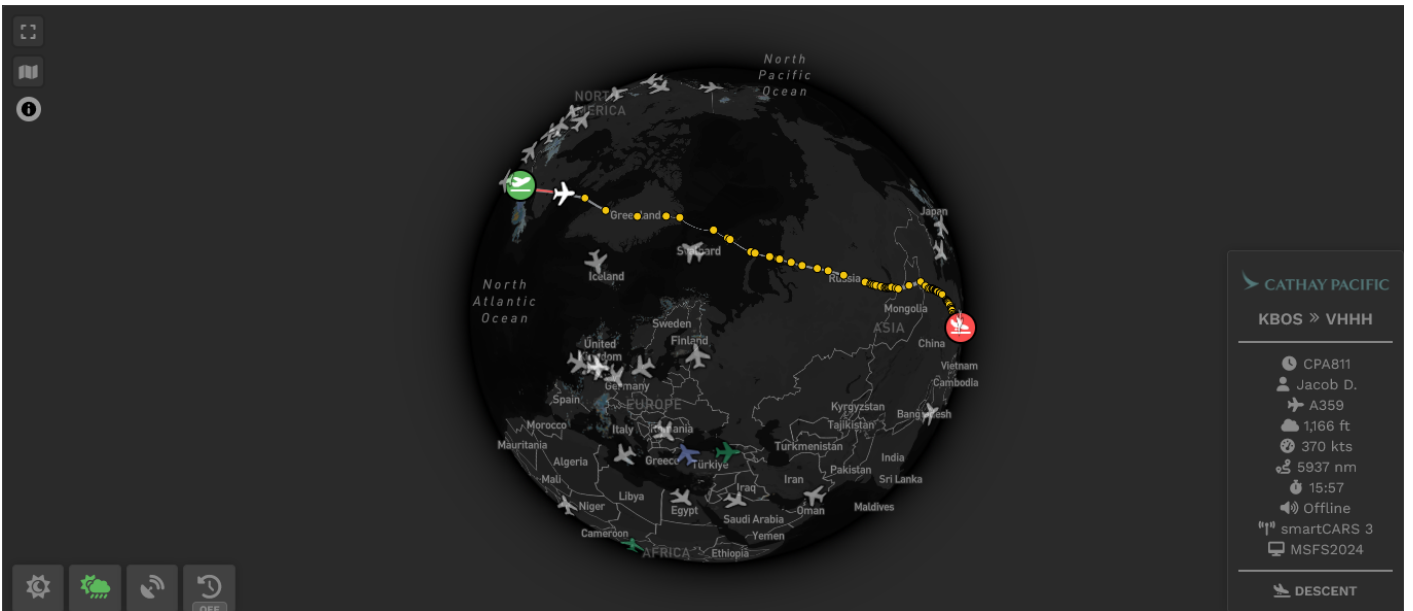

# Advanced Mapbox Maps

As a Patreon, you will have access to our Mapbox environment throughtout the website.

Here are some examples of what our maps look like.

*All our maps have the ability to switch between flat map and globe view.*

*We implemented deck overlay's to show altitude curtains for your PIREP's using color coding (this is the same tech used in Volanta--Deck.gl allows us to do amazing things with data.)*

*Mapbox allows for true anti-meridian crossing, which is not possible in our current leaflet maps used by non-Subscribers.*

And when you flip to Globe view, you can see exactly how the flight traverses the globe.

Revision #1

Created 2025-12-03 11:23:18 UTC by WAT100 Storm W.

Updated 2025-12-03 11:28:24 UTC by WAT100 Storm W.