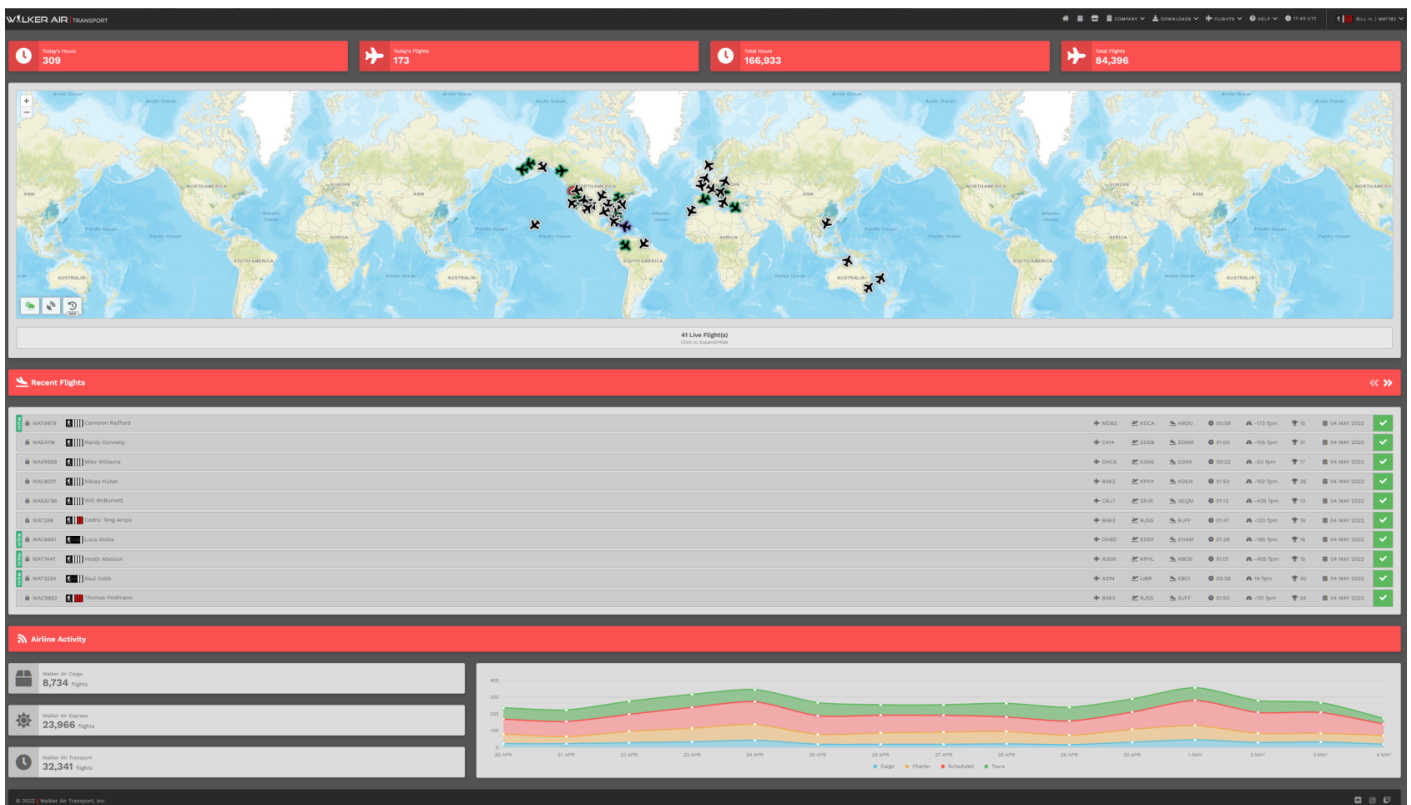

Overview

When on the Crew Operations website, zoom in or out as necessary to better view the details presented there.

The *Crew Operations* website – also known as *Crew Ops* – is the place from which **all** activity flows at *Walker Air Transport*.

Within *this* document, we'll explore the sections of the *Navigation Bar* at the top of the screen and each of the areas beneath it.

What you see below, in a *zoomed out* view, is what opens *after* you log in to the *Crew Ops* website.