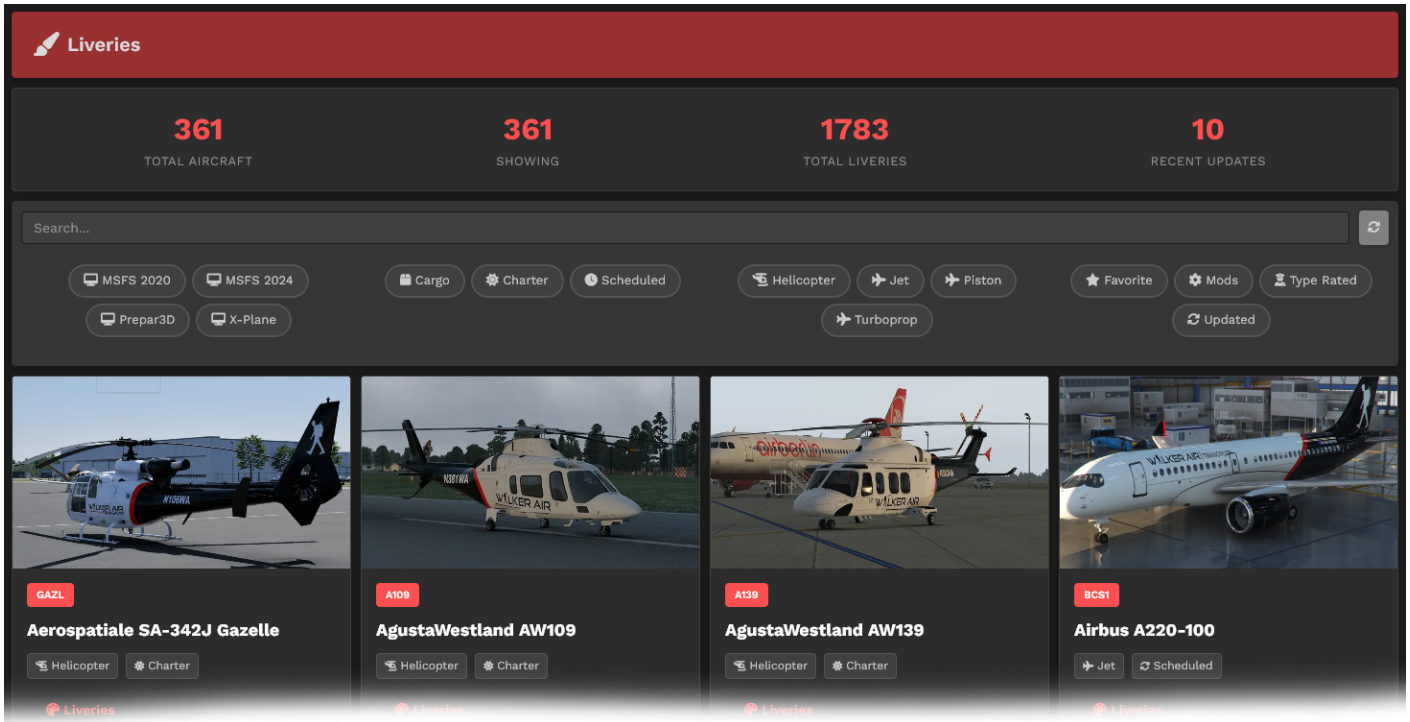

Downloads – Liveries

When flying for the Company using ACARS, all aircraft are to be flown in Company 'colors' unless you are a member of the Patreon program.

Custom-designed, company-branded liveries for all Fleet aircraft can be found *and* downloaded here.

Smarter Browsing & Filtering

Finding the right livery is now faster and more intuitive than ever. You can filter aircraft by:

- **Simulator** (MSFS 2020, MSFS 2024, Prepar3D, X-Plane)
- **Aircraft type** (Jet, Turboprop, Piston, Helicopter)
- **Operations** (Cargo, Charter, Scheduled)
- **Liveries, Mods, Favorites, and Type-Rated aircraft**
- **Recently Updated** items, so you never miss what's new

Filters update results instantly, making it easy to narrow down exactly what you're looking for.

At-a-Glance Fleet Stats

At the top of the page, you'll now see live statistics showing:

- Total aircraft available
- How many aircraft are currently displayed based on filters
- Total liveries in the system
- Recent livery updates

This gives you a quick snapshot of the depth and activity of the WAT fleet.

Improved Aircraft Cards

Aircraft cards have been refined for clarity and consistency:

- Clear aircraft identification and ICAO tags
- Visual indicators for simulator support and operations
- Easy access to available liveries per aircraft
- Favorites and Type-Rated badges where applicable